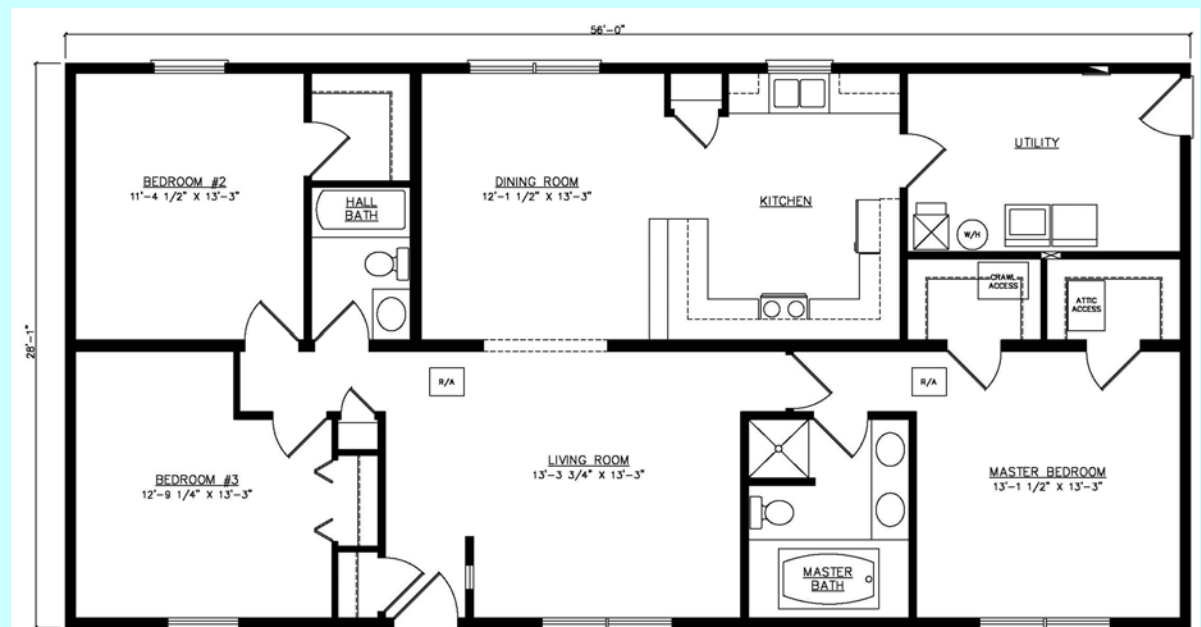

Plan:	Wildwood
Square Feet:	1568
Dimensions:	28 x 56
Bedrooms:	3
Baths:	2

Basement Plan

Crawspace Plan