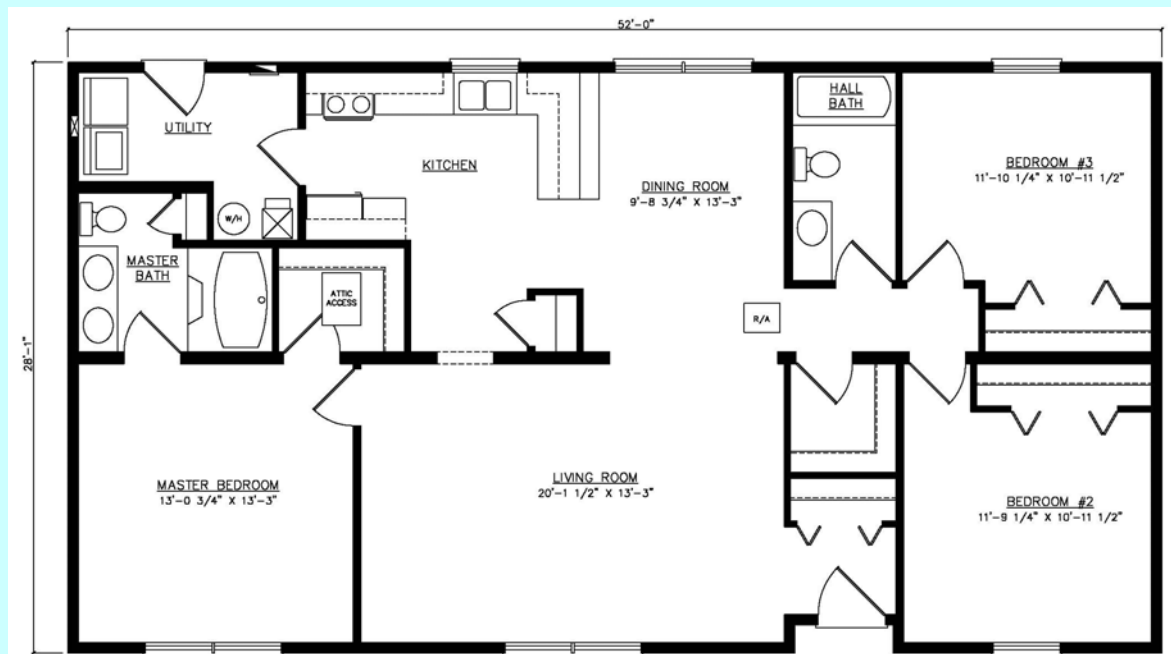

Plan: Sunnybrook
Square Feet: 1456
Dimensions: 28 x 52
Bedrooms: 3
Baths: 2

Basement Plan

Crawlspace Plan