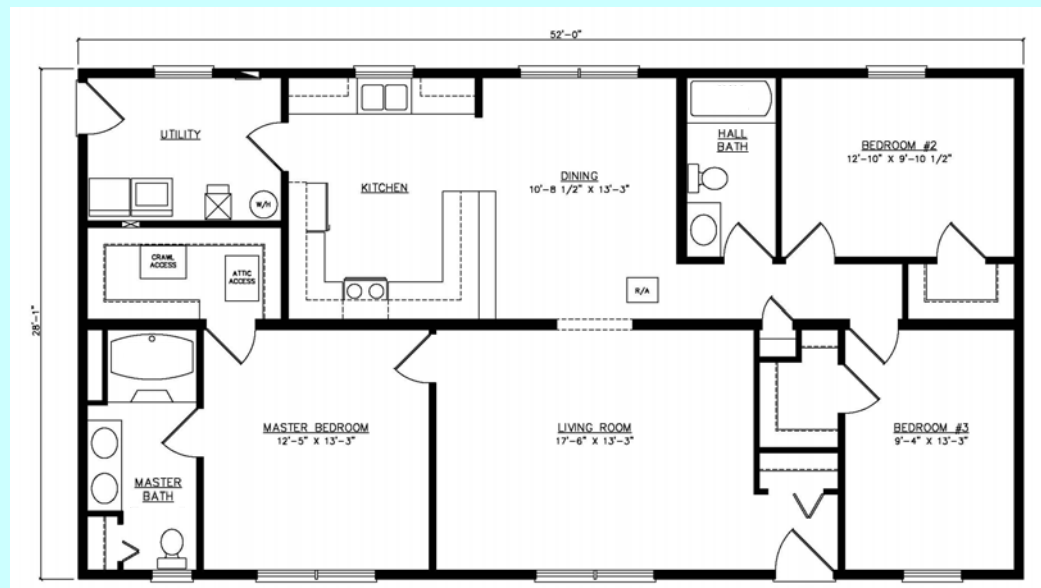

Plan: Somerset
Square Feet: 1456
Dimensions: 28 x 52
Bedrooms: 3
Baths: 2

Basement Plan

Crawlspace Plan