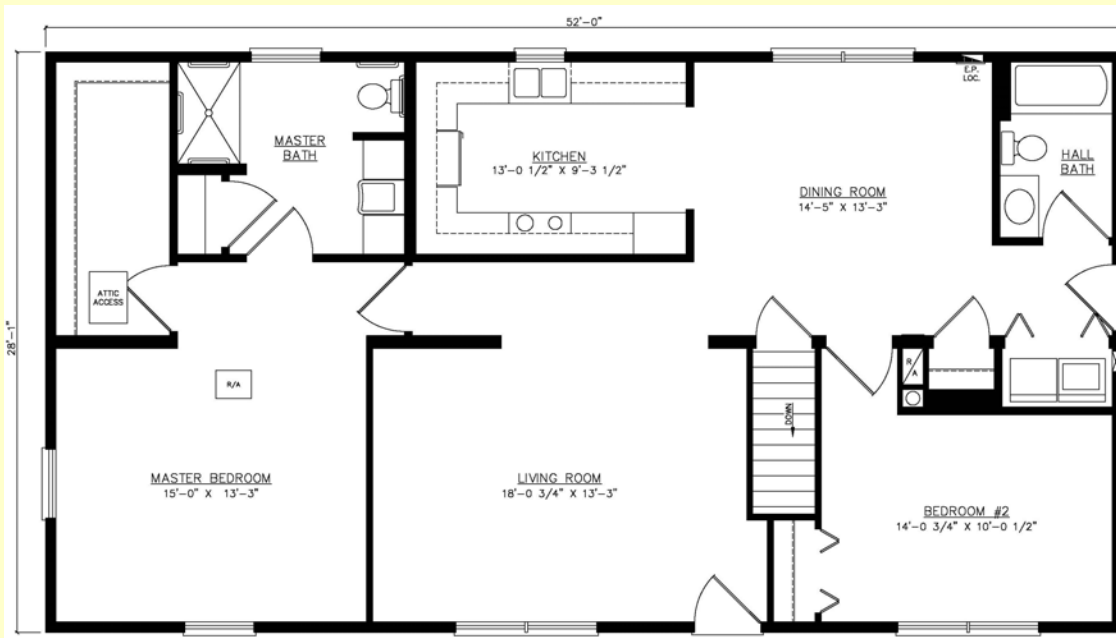

welcoming families home for over 35 years

Freedom Series Ranch

HARGROVE

"UNIVERSAL ACCESS"

Plan: Hargrove
Square Feet: 1456
Dimensions: 28 x 52
Bedrooms: 2
Baths: 2

Basement Plan

Crawlspace Plan