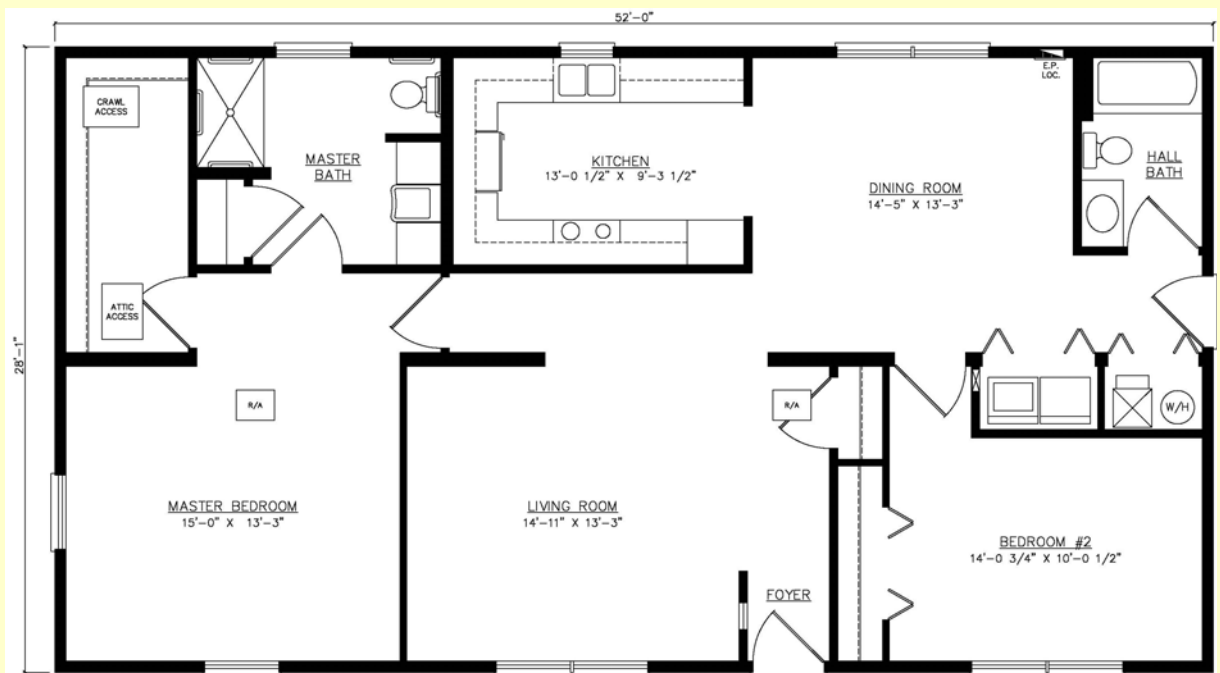

welcoming families home for over 35 years

Freedom Series Ranch

HARGROVE

"UNIVERSAL ACCESS"

Plan: Hargrove
Square Feet: 1456
Dimensions: 28 x 52
Bedrooms: 2
Baths: 2

Basement Plan

Crawlspace Plan