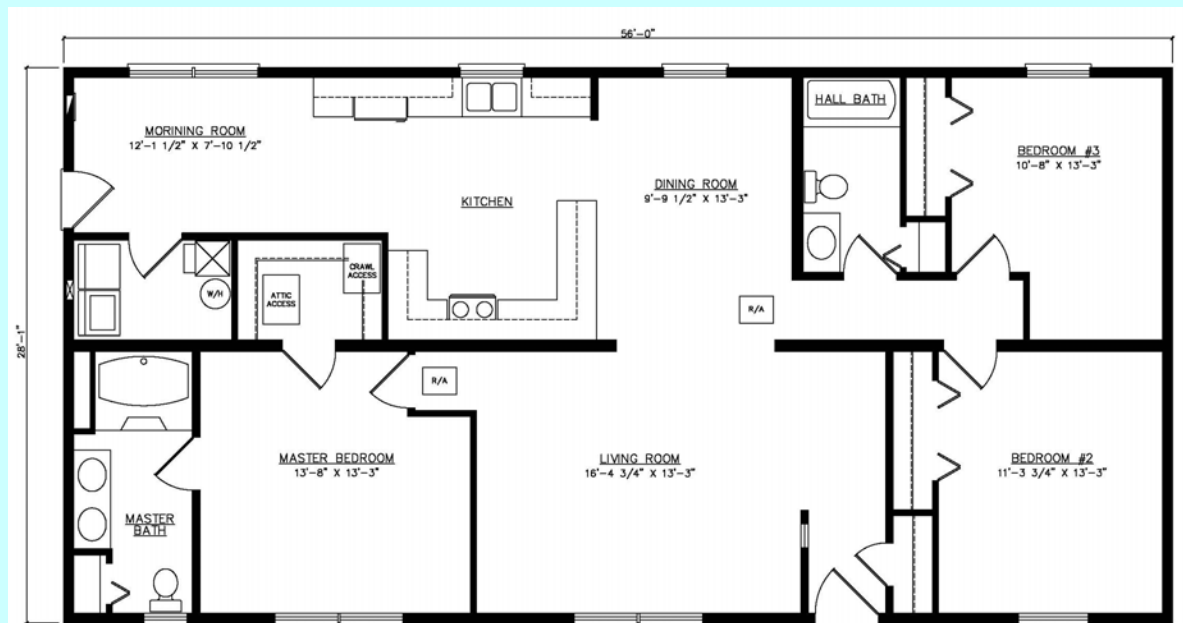

Plan: Crestridge
Square Feet: 1568
Dimensions: 28 x 56
Bedrooms: 3
Baths: 2

Basement Plan

Crawlspace Plan