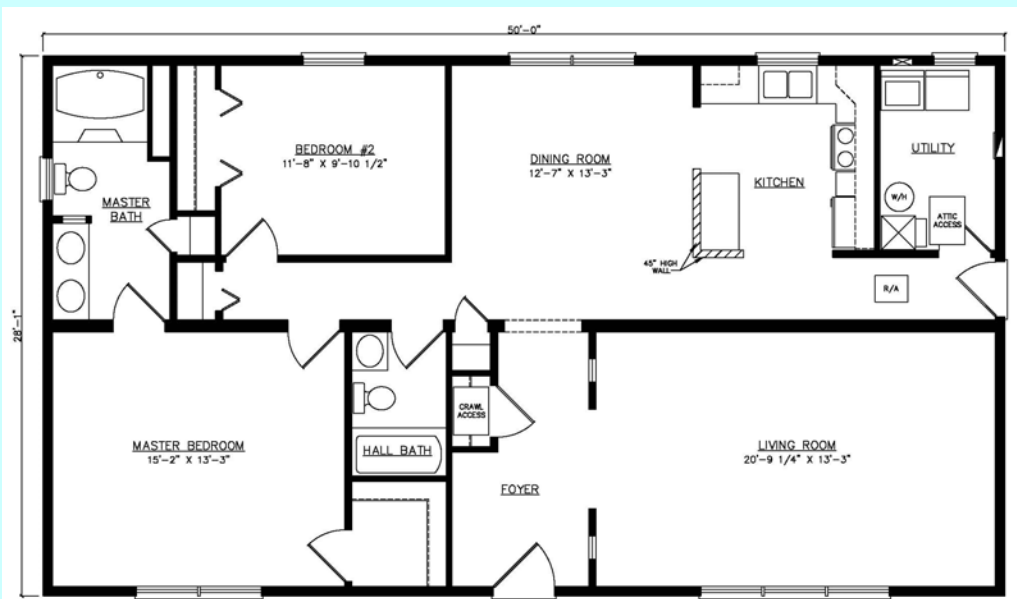

Plan: Cambridge
Square Feet: 1344 or 1400
Dimensions: 28 x 48 or 50
Bedrooms: 2 or 3
Baths: 2

Basement Plan

Crawlspace Plan