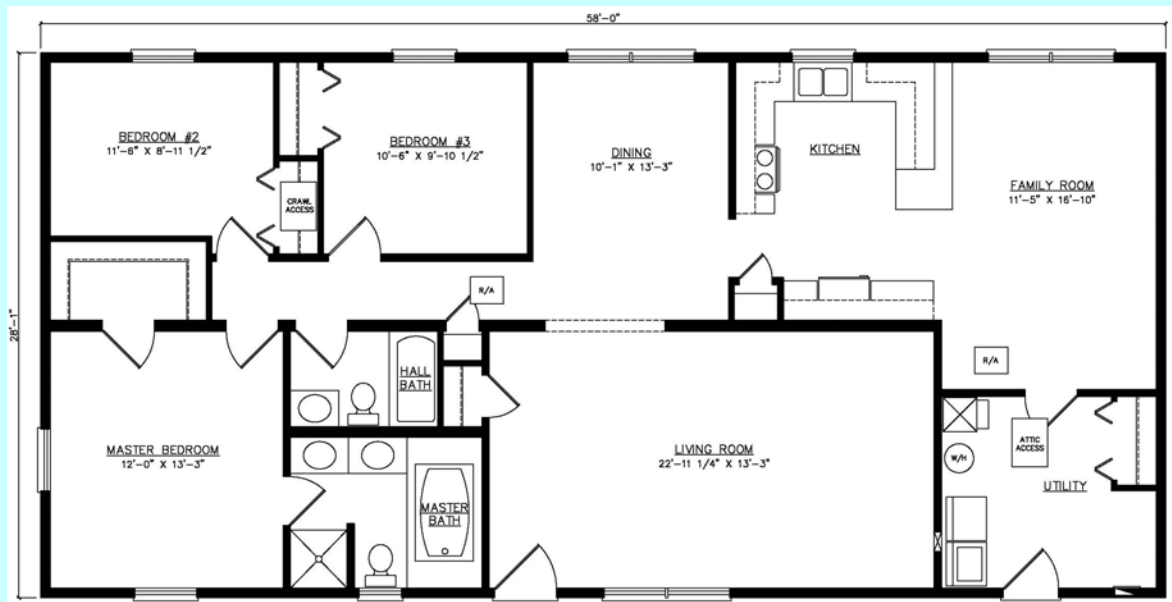

Plan: Brookside
Square Feet: 1624
Dimensions: 28 x 58
Bedrooms: 3
Baths: 2

Basement Plan

Crawlspace Plan