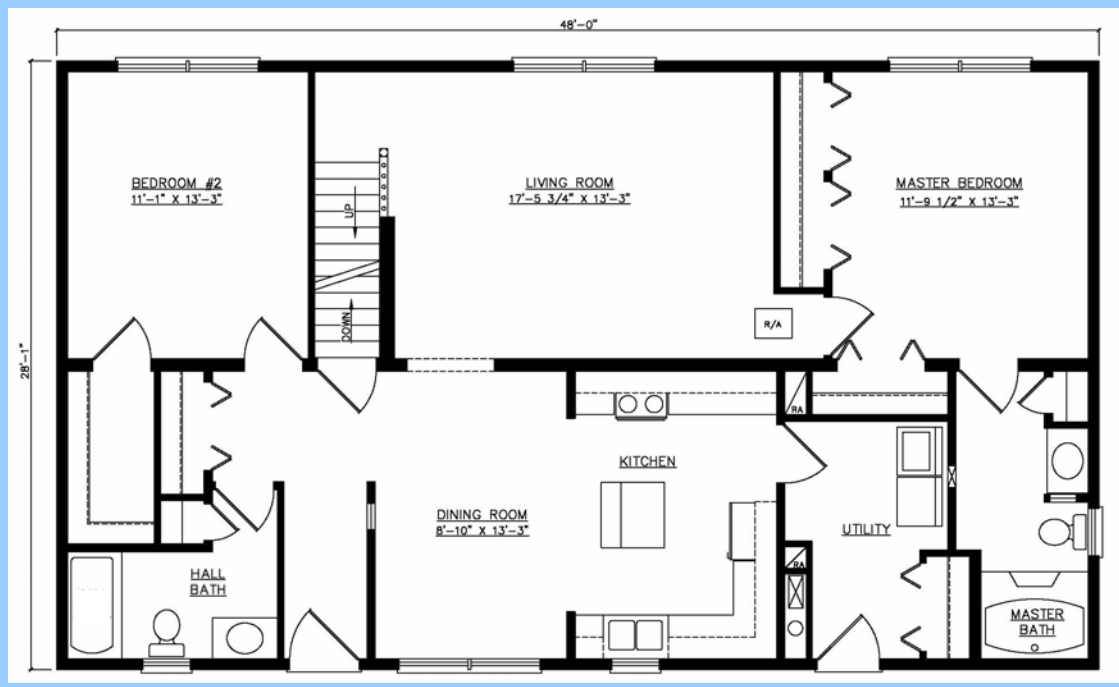

welcoming families home for over 35 years

Custom Series Cape Cod
NANTUCKET

Plan: Nantucket
Square Feet: 1344
Dimensions: 28 x 48
Bedrooms: 2
Baths: 2

1st Floor Basement Plan

Proposed Upstairs Layout