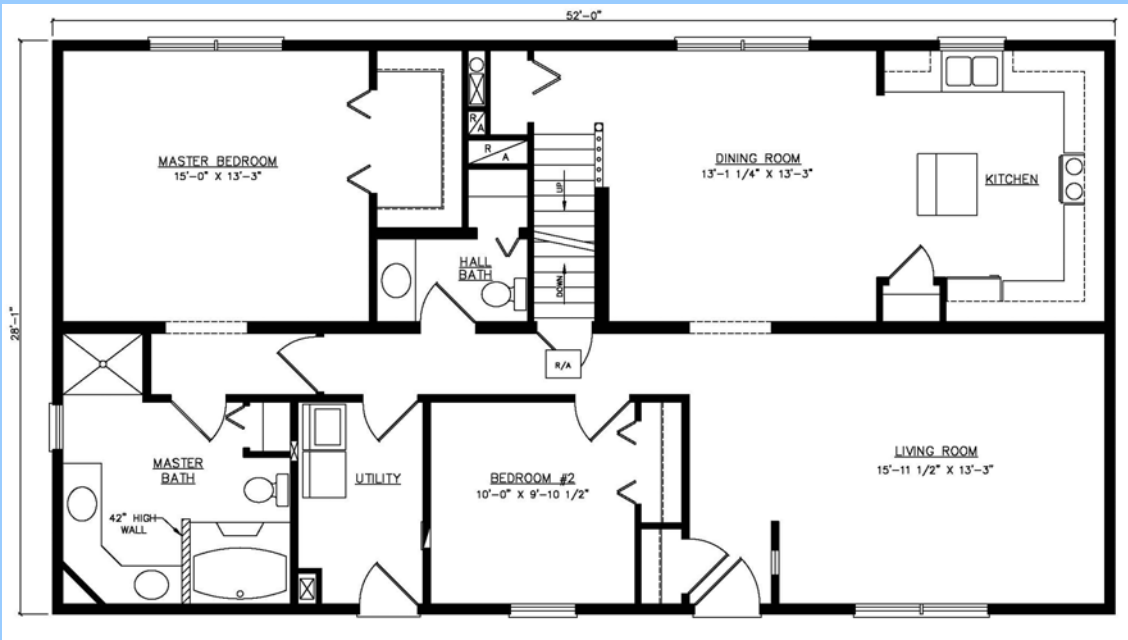

welcoming families home for over 35 years

Custom Series Cape Cod  
**HARTFORD**

**Plan:** Hartford  
**Square Feet:** 1400 or 1456  
**Dimensions:** 28 x 50 or 52  
**Bedrooms:** 2  
**Baths:** 1 1/2

1st Floor Plan

Proposed Upstairs Layout